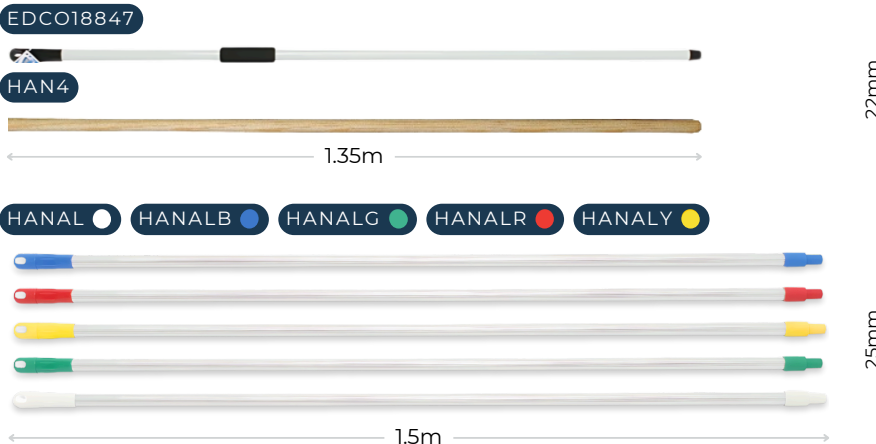

Deck Scrub & Handle

Extra Stiff Deck Scrub Set 25cm - Grey

DESCRIPTION

The Tradies Mate Deck Scrub features short, extra stiff polypropylene fibre bristles for heavy dirt removal and scrubbing. Also highly effective on decks.

Brush head also suits the following handles: [EDCO18847](#), [HAN4](#), [HANAL](#), [HANALB](#), [HANALG](#), [HANALR](#) & [HANALY](#)

- Extra stiff, short PP bristles
- Perfect for heavy duty scrubbing
- Designed specifically for industrial use
- Australian Made Certified

Scrub Head suits selected Edco Handles

Geelong Brush **TRADIE'S MATE**
Designed specifically for industrial use

ORDER CODE	PACK SIZE
DECKSC	1
DECKSC	8/CTN